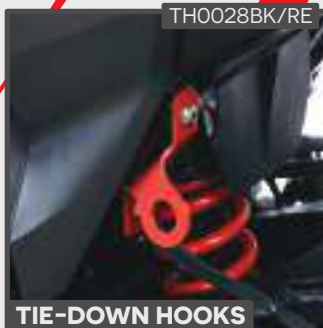

MIRROR RISERS

FOOTREST BLANKING PLATES

TH0028BK/RE

TIE-DOWN HOOKS