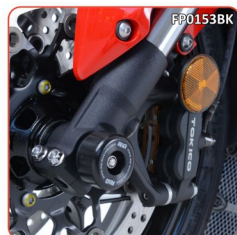

BAR END SLIDERS

FP0153BK