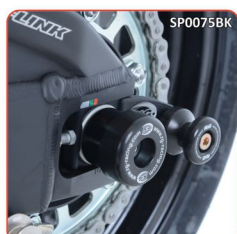

MIRROR BLANKING PLATES

SP0075BK