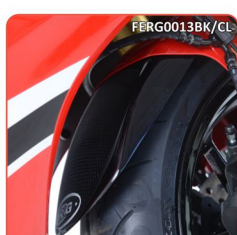

RSE020BK

**ADJUSTABLE REARSETS**

PADD-REAR-BK  
PADD-FRONT-BK

**PADDOCK STANDS**

EZR334BL/CL

**TANK TRACTION GRIPS**

EZBG307BL

**BOOT GUARDS**