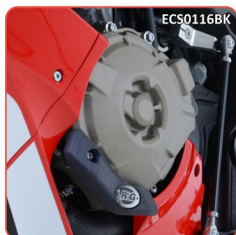

AERO CRASH PROTECTORS (NON-DRILL KIT)
INCLUDES REPLACEMENT INNER COWLING PANEL

ESC0116BK