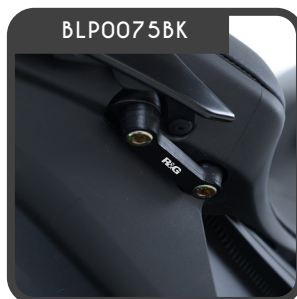

RSET33BK  
ADJUSTABLE REARSETS

TS0041C  
TANK SLIDERS

SPO078BK  
SWINGARM PROTECTORS

PKS0105SI  
KICKSTAND SHOE

TH0016BK/GO  
TIE-DOWN HOOKS

EZRG926BL/CL  
TANK TRACTION GRIPS

BLP0075BK  
FOOTREST BLANKING PLATES

LG0016C  
CARBON LEVER GUARD

TC0014BK  
TOE GUARD

MBP0028BK  
MIRROR BLANKING PLATES

EZBG908BL  
BOOT GUARD KIT

YT10004BK  
YOKE TOP CAP

FIO134BK  
FRAME PLUG (LHS)

FIO135BK  
FRAME PLUG (RHS)

SHOCK12BK  
SHOCKTUBE®